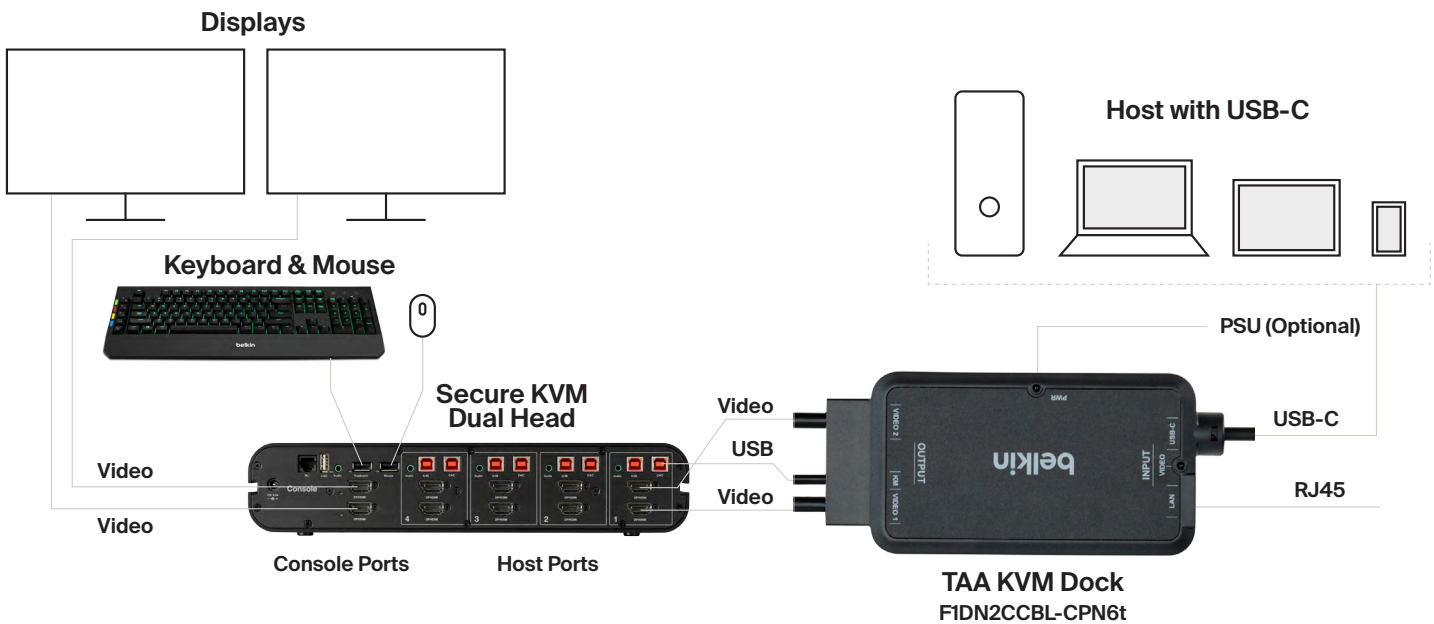

Use Case

Learn more about Belkin's cybersecurity solutions.

Download electronic copy